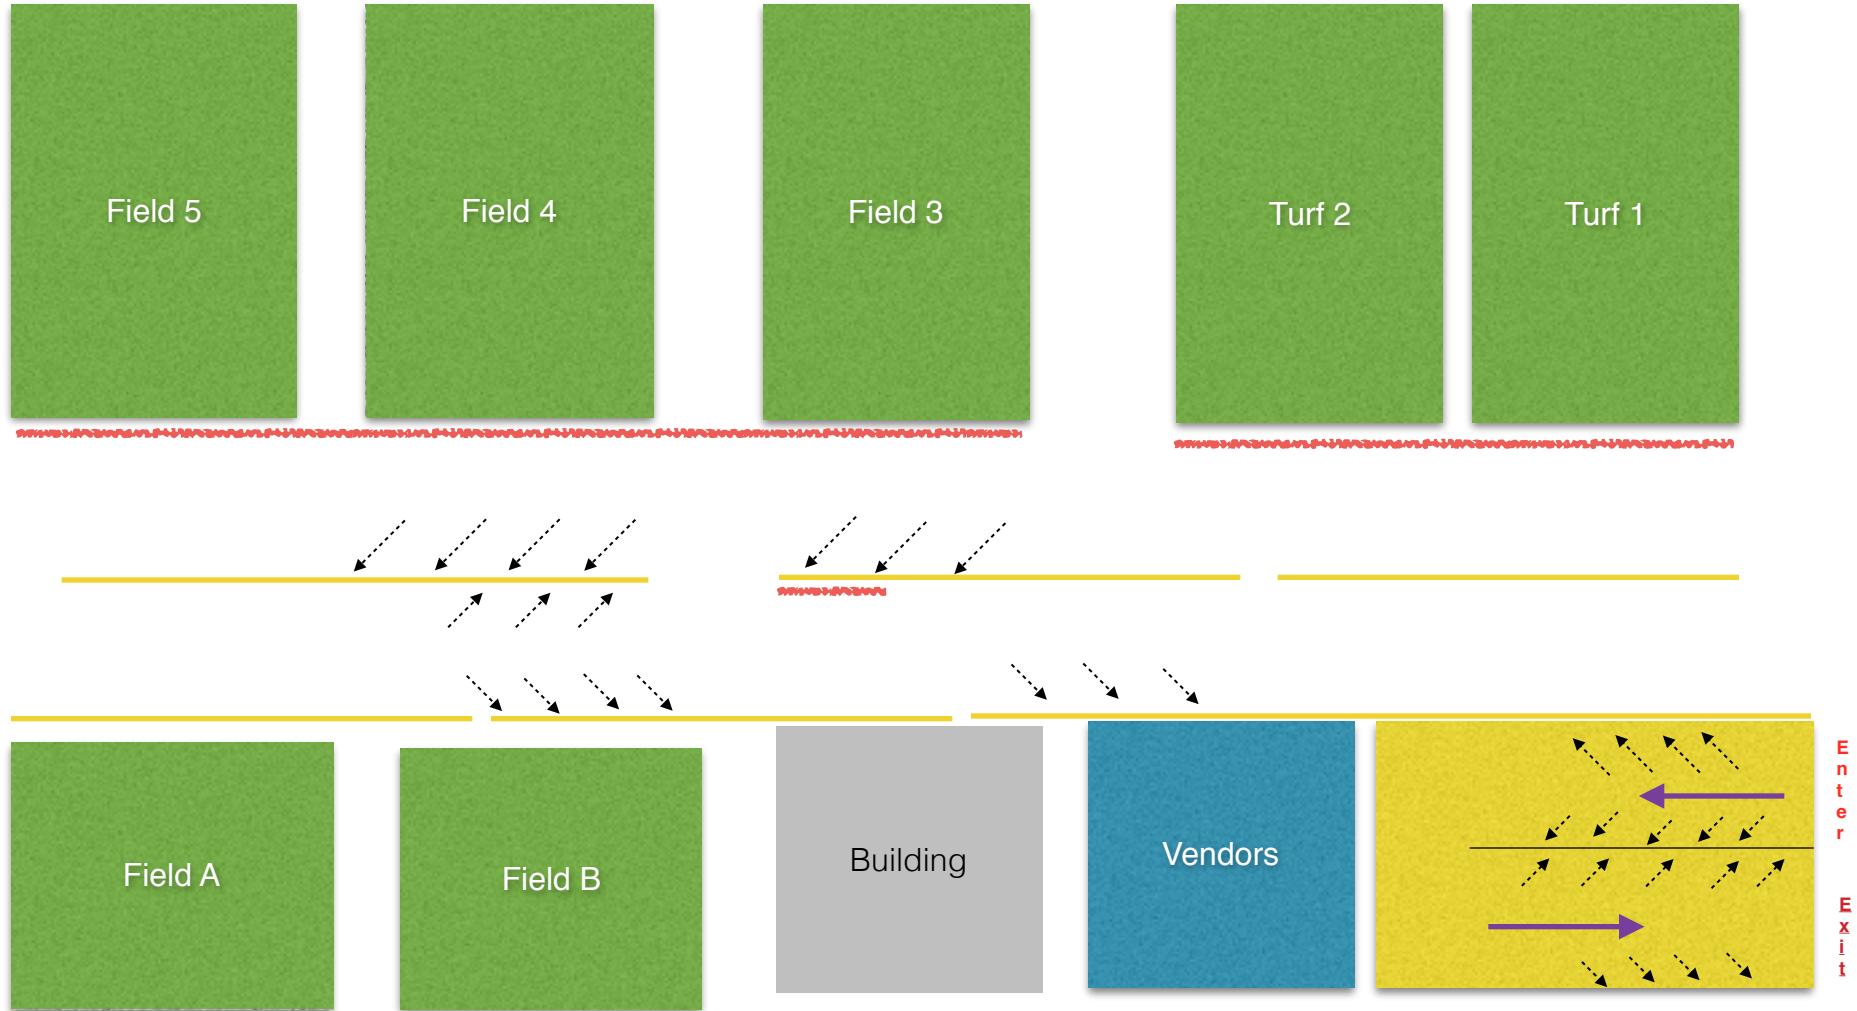

**Belle Clair Legacy Park
2842 Centreville Ave Belleville IL 62220**

Parking Lot is One way with angle parking. Please Do Not park strait in. There is additional grass parking near the exit.

----- = NO Parking